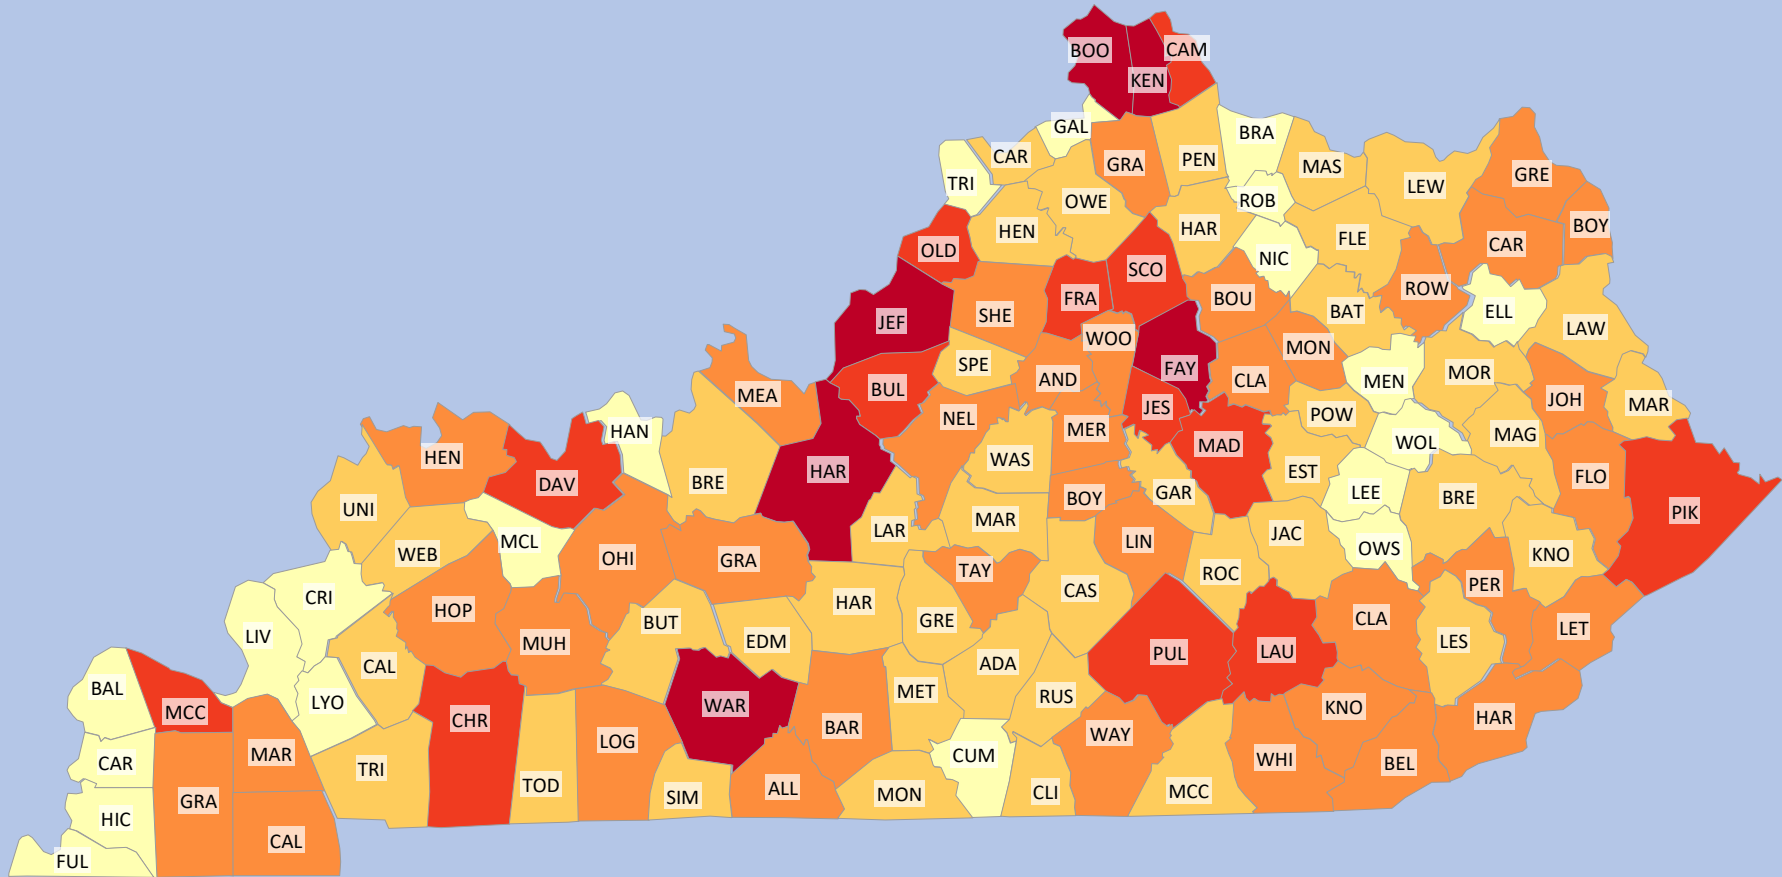

# KENTUCKY POPULATION DISTRIBUTION PER COUNTY

LEGEND		
Color	Min.	Max.
Light Yellow	0	10,000
Yellow	10,000	20,000
Orange	20,000	50,000
Dark Orange	50,000	100,000
Dark Red	100,000	9,999,999

Prepared by  
Kentucky Heat Map Generator